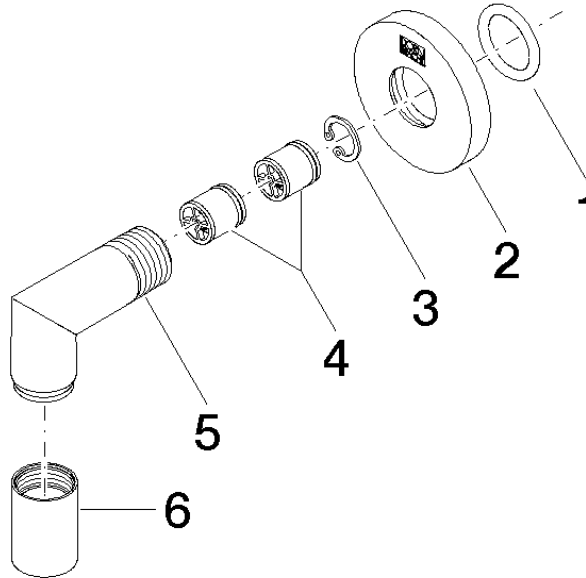

28 450 625

- 3/8" shower outlet
- rosette Ø 55 mm
- 1/2" connection

Intrinsic protection against back flow.

Fits: TARA, META

	Brushed Dark Platinum	28 450 625-99
	Chrome	28 450 625-00
	Brushed Platinum	28 450 625-06
	Platinum	28 450 625-08
	Dark Chrome	28 450 625-19
	Light Gold	28 450 625-26
	Brushed Light Gold	28 450 625-27
	Brushed Durabronze (23kt Gold)	28 450 625-28
	Matte Black	28 450 625-33
	Brushed Bronze	28 450 625-42
	Brushed Champagne (22kt Gold)	28 450 625-46
	Champagne (22kt Gold)	28 450 625-47
	Brushed Chrome	28 450 625-93

Recommended miscellaneous

- Concealed wall elbow -** 35 085 970 90
- max. recess depth 163 mm
  - min. recess depth 90 mm

28 450 625

mm [inches]

### Flow rate chart

### Spare parts list

No.	Item Number	Name	Quantity used	Delivery time
1	90 14 10 026 00 90	seal	1	2
2	09 27 22 503-99	rosette	1	30
3	09 16 01 014 90	ring	1	2
4	90 23 01 141 00 90	back-flow preventer	2	2
5	09 11 03 036-99	connection	1	30
6	90 21 02 069 00-99	cover	1	30