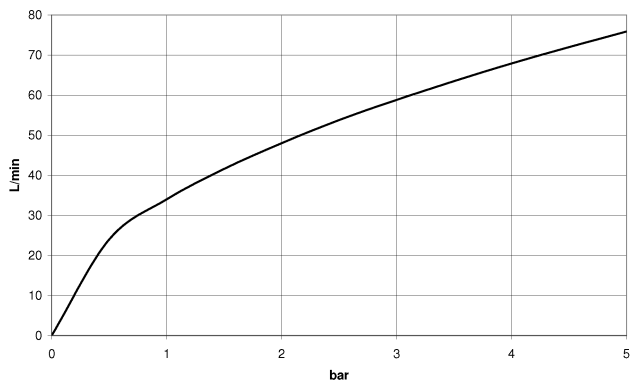

28 450 625

- 3/8" shower outlet
- rosette Ø 55 mm
- 1/2" connection

Intrinsic protection against back flow.

Fits: TARA, META

	Brushed Dark Platinum	28 450 625-99
	Chrome	28 450 625-00
	Brushed Platinum	28 450 625-06
	Platinum	28 450 625-08
	Dark Chrome	28 450 625-19
	Light Gold	28 450 625-26
	Brushed Light Gold	28 450 625-27
	Brushed Durabronze (23kt Gold)	28 450 625-28
	Matte Black	28 450 625-33
	Brushed Bronze	28 450 625-42
	Brushed Champagne (22kt Gold)	28 450 625-46
	Champagne (22kt Gold)	28 450 625-47
	Brushed Chrome	28 450 625-93

Recommended miscellaneous

- Concealed wall elbow -** 35 085 970 90
- max. recess depth 163 mm
  - min. recess depth 90 mm

28 450 625

mm [inches]

### Flow rate chart